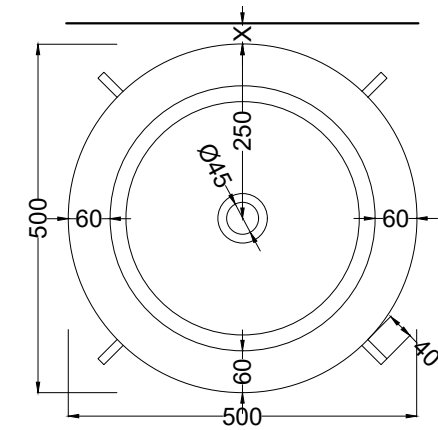

FINITURE PIANO IN MARMO
MARBLE BOTTOM SHELF FINISHES

- Azul Noche
- Bianco Carrara Gioia
- Nero Marquina

Novembre 2020

FRONT