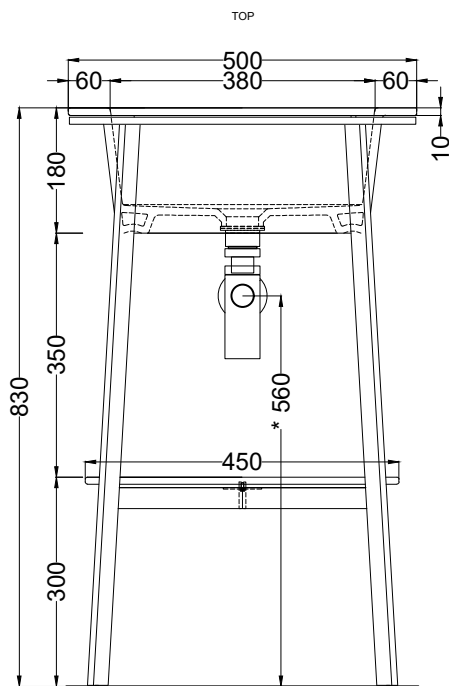

FINITURE PIANO IN MARMO
MARBLE BOTTOM SHELF FINISHES

- Azul Noche
- Bianco Carrara Gioia
- Nero Marquina

Novembre 2020

FRONT