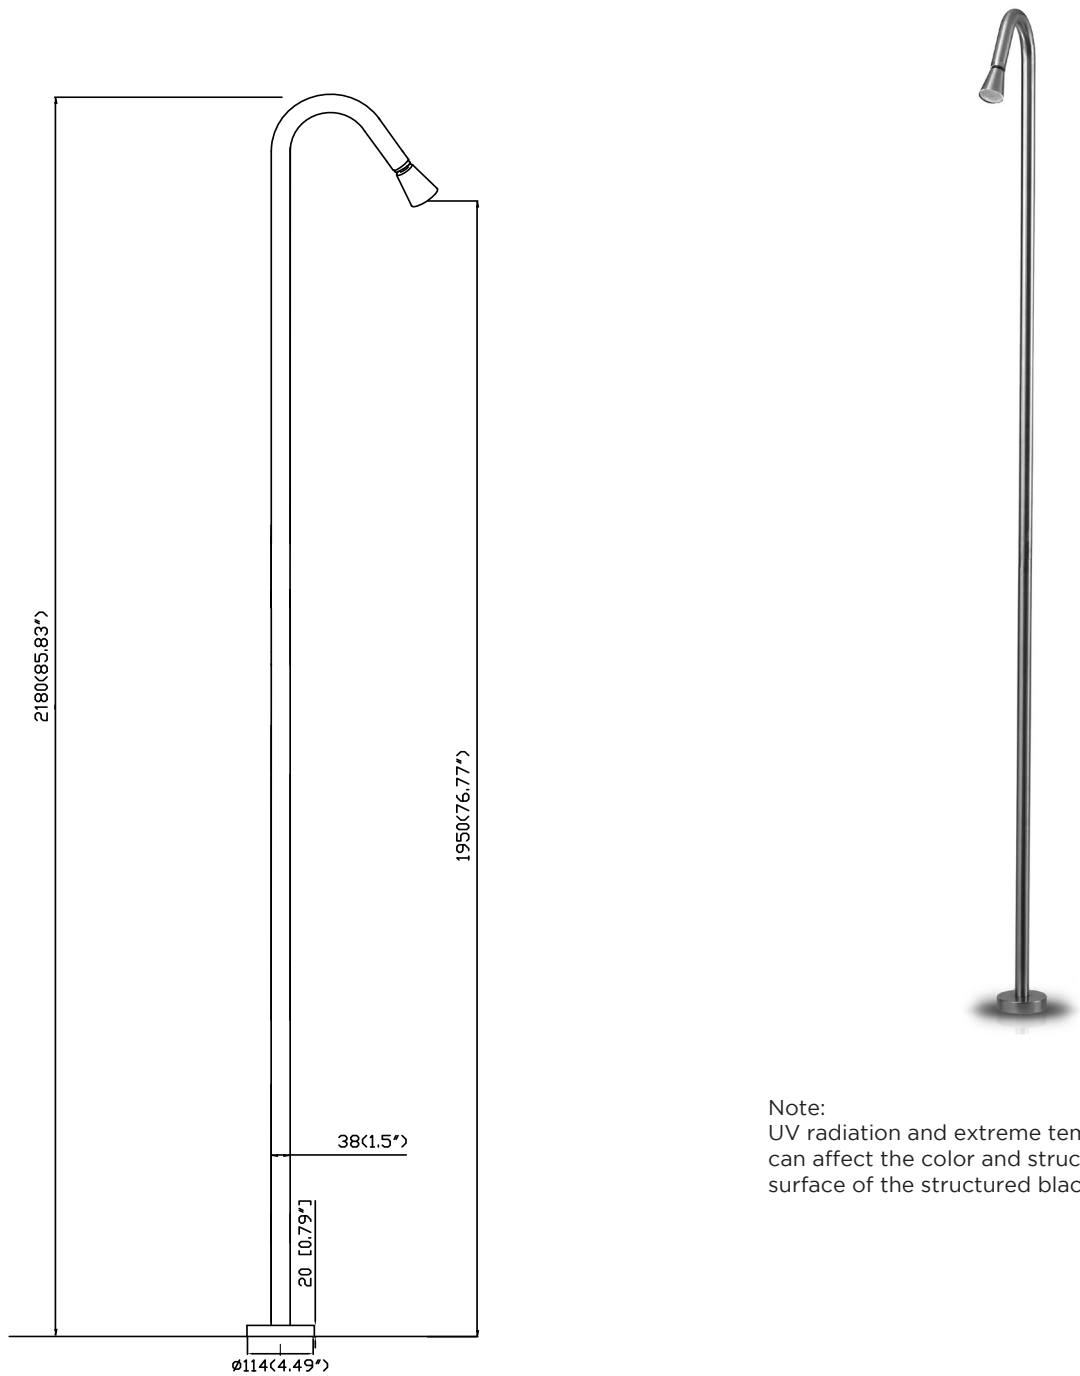

# JEE-O slimline shower 01 specifications

Note:  
UV radiation and extreme temperature  
can affect the color and structure of the  
surface of the structured black version.

Article code:

**800-6100**

● brushed stainless steel

**800-6103**

● structured black stainless steel

Material:

Stainless Steel r304

Cleaning:

JEE-O protect

Connection:

Thread:

G ½" (ø15mm / 0.6")  
British Standard Pipe (BSP)

Dimension package:

Total weight:

Package weight:

L 131 x W 40 x H 8 cm  
6.25 kg  
1,5 kg

Placing on a water-tight floor

2 year warranty

HS code: