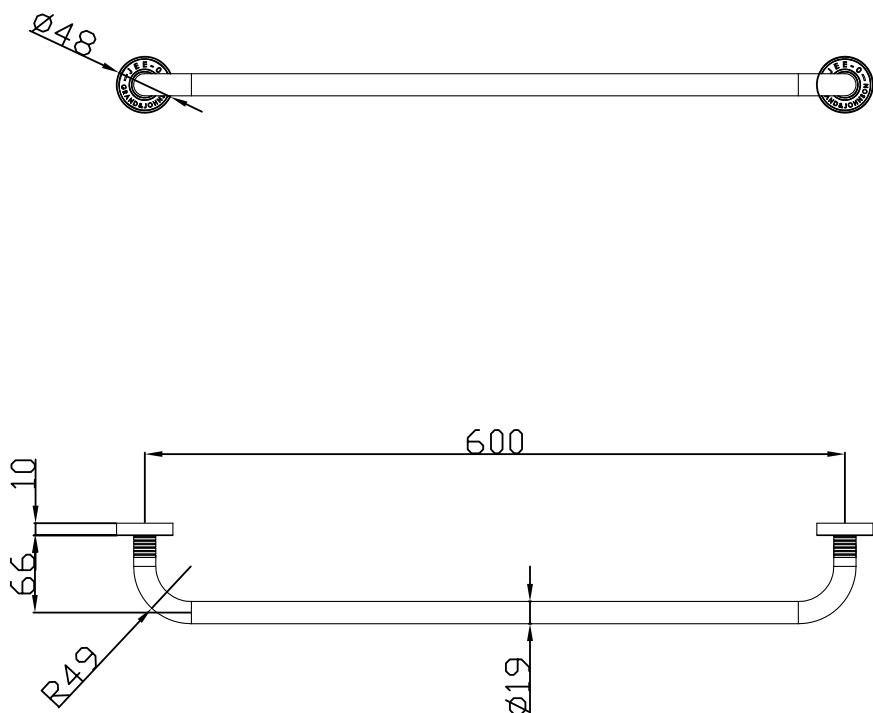

# JEE-O soho towel holder specifications

Note:  
UV radiation and extreme temperature  
can affect the color and structure of the  
JEE-O soho wall surface.

Article code:

**701-0060**

● Brushed stainless steel - **RAW**

Coating:

1.5 Electro powder spray

Cleaning:

cleaning vinegar or alcohol

Dimension package:

L68 x B9,5 x H6 cm

Total weight:

0,71 kg

Package weight:

0,14 kg

2 year warranty

HS code:

73249000