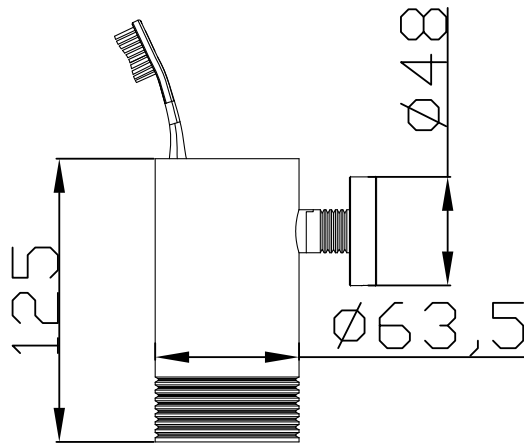

JEE-O soho wall cup specifications

Note:
UV radiation and extreme temperature
can affect the color and structure of the
JEE-O soho wall surface.

Article code:

701-0130

● Brushed stainless steel - **RAW**

701-0132

1.5 Electro powder spray

Cleaning:

cleaning vinigar or alcohol

Dimension package:

L 18 x W 7.5 x H 7.5 cm

Total weight:

0.494 kg

Package weight:

0.054 kg

2 year warranty

HS code:

73249000