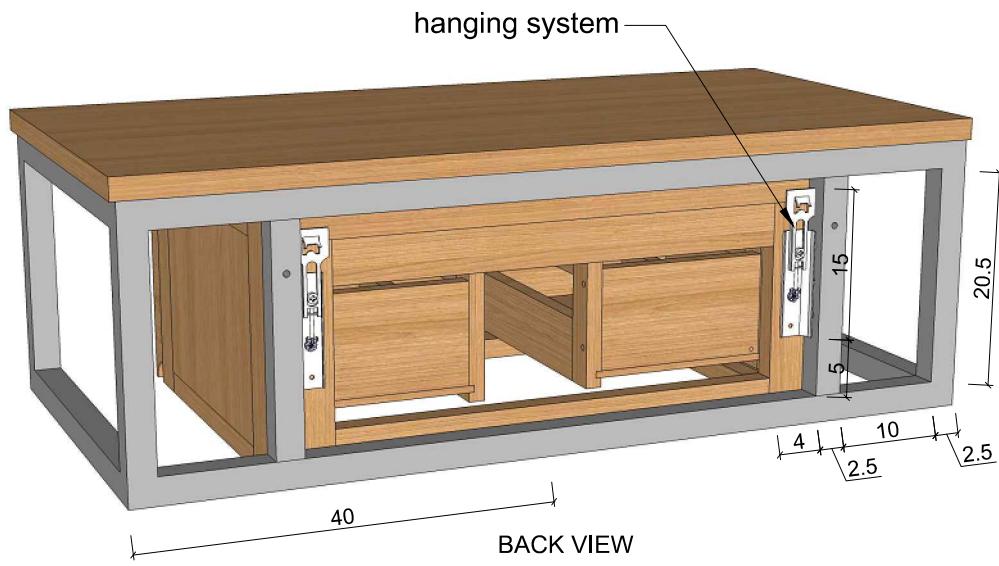

# Loft Float 80 spe SPA AMBIENTE

FRONT VIEW

BACK VIEW

DETAIL DRAWER