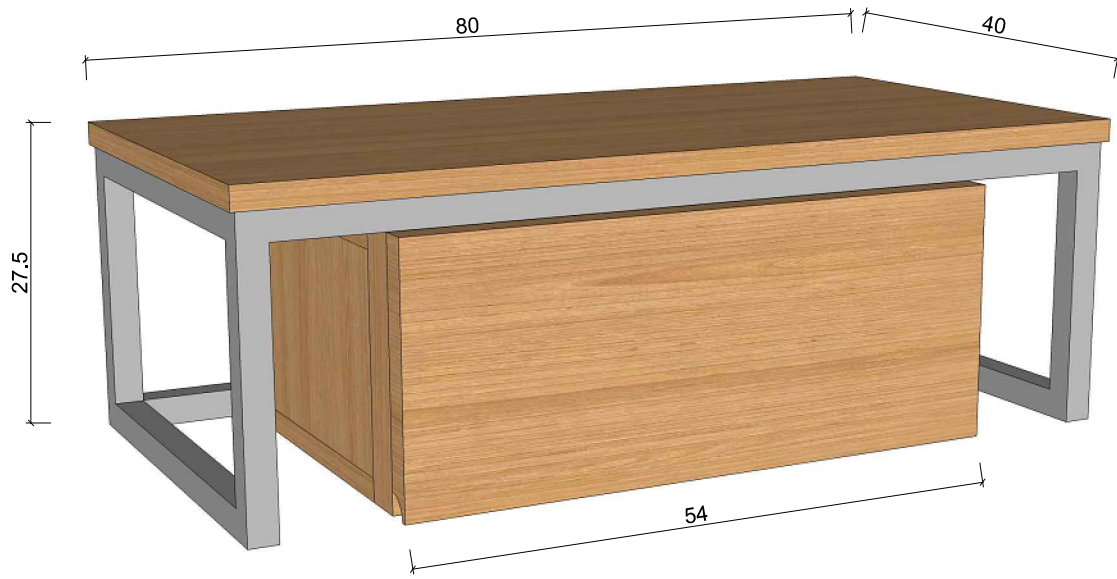

# Loft Float 80 spe SPA AMBIENTE

FRONT VIEW

BACK VIEW

DETAIL DRAWER